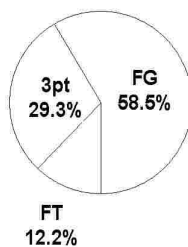

2005 AHSAA State Basketball Championships - TEAM SHOT CHART for the Loachapoka Indians
Loachapoka Indians vs. Spring Garden Panthers
DATE: 03/01/2005 TIME: 4:00 SITE: BJCC

Shot Summary	M/A	%	PTS
3Pt FG	4/17	23.5%	12
2Pt FG	12/27	44.4%	24
Layups - L	2/2	100.0%	4
Layups - R	2/2	100.0%	4
Dunks	0/0	0.0%	0
Putbacks	0/0	0.0%	0
Overall Shooting	16/44	36.4%	36
Free Throws	5/8	62.5%	5
Total Points			41

Scoring Distribution

Scoring Locations

By Period	FG	FGA	FG%	3Pt	3PA	3P%	FT	FTA	FT%	PTS	ORB	DRB	TR	PF	AST	TO	BS	ST	P/S
1st Period	4	8	50.0	0	1	0.00	0	0	0.00	8	1	5	6	3	1	6	0	1	1.00
2nd Period	4	8	50.0	1	1	100	1	1	100	10	2	5	7	5	1	6	3	2	1.25
3rd Period	3	12	25.0	2	8	25.0	0	2	0.00	8	1	4	5	4	2	2	2	3	0.62
4th Period	5	16	31.3	1	7	14.3	4	5	80.0	15	5	1	6	10	2	3	0	4	0.83
Game	16	44	36.4	4	17	23.5	5	8	62.5	41	9	15	24	22	6	17	5	10	0.85