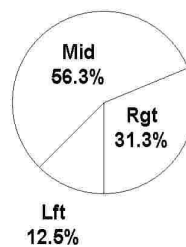

2005 AHSAA State Basketball Championships - TEAM SHOT CHART for the Loachapoka Indians
Loachapoka Indians vs. Spring Garden Panthers
DATE: 03/01/2005 TIME: 4:00 SITE: BJCC

Shot Summary	M/A	%	PTS
3Pt FG	4/17	23.5%	12
2Pt FG	12/27	44.4%	24
Layups - L	2/2	100.0%	4
Layups - R	2/2	100.0%	4
Dunks	0/0	0.0%	0
Putbacks	0/0	0.0%	0
Overall Shooting	16/44	36.4%	36
Free Throws	5/8	62.5%	5
Total Points			41

Scoring Distribution

Scoring Locations

By Period	FG	FGA	FG%	3Pt	3PA	3P%	FT	FTA	FT%	PTS	ORB	DRB	TR	PF	AST	TO	BS	ST	P/S
1st Period	4	8	50.0	0	1	0.00	0	0	0.00	8	1	5	6	3	1	6	0	1	1.00
2nd Period	4	8	50.0	1	1	100	1	1	100	10	2	5	7	5	1	6	3	2	1.25
3rd Period	3	12	25.0	2	8	25.0	0	2	0.00	8	1	4	5	4	2	2	2	3	0.62
4th Period	5	16	31.3	1	7	14.3	4	5	80.0	15	5	1	6	10	2	3	0	4	0.83
Game	16	44	36.4	4	17	23.5	5	8	62.5	41	9	15	24	22	6	17	5	10	0.85